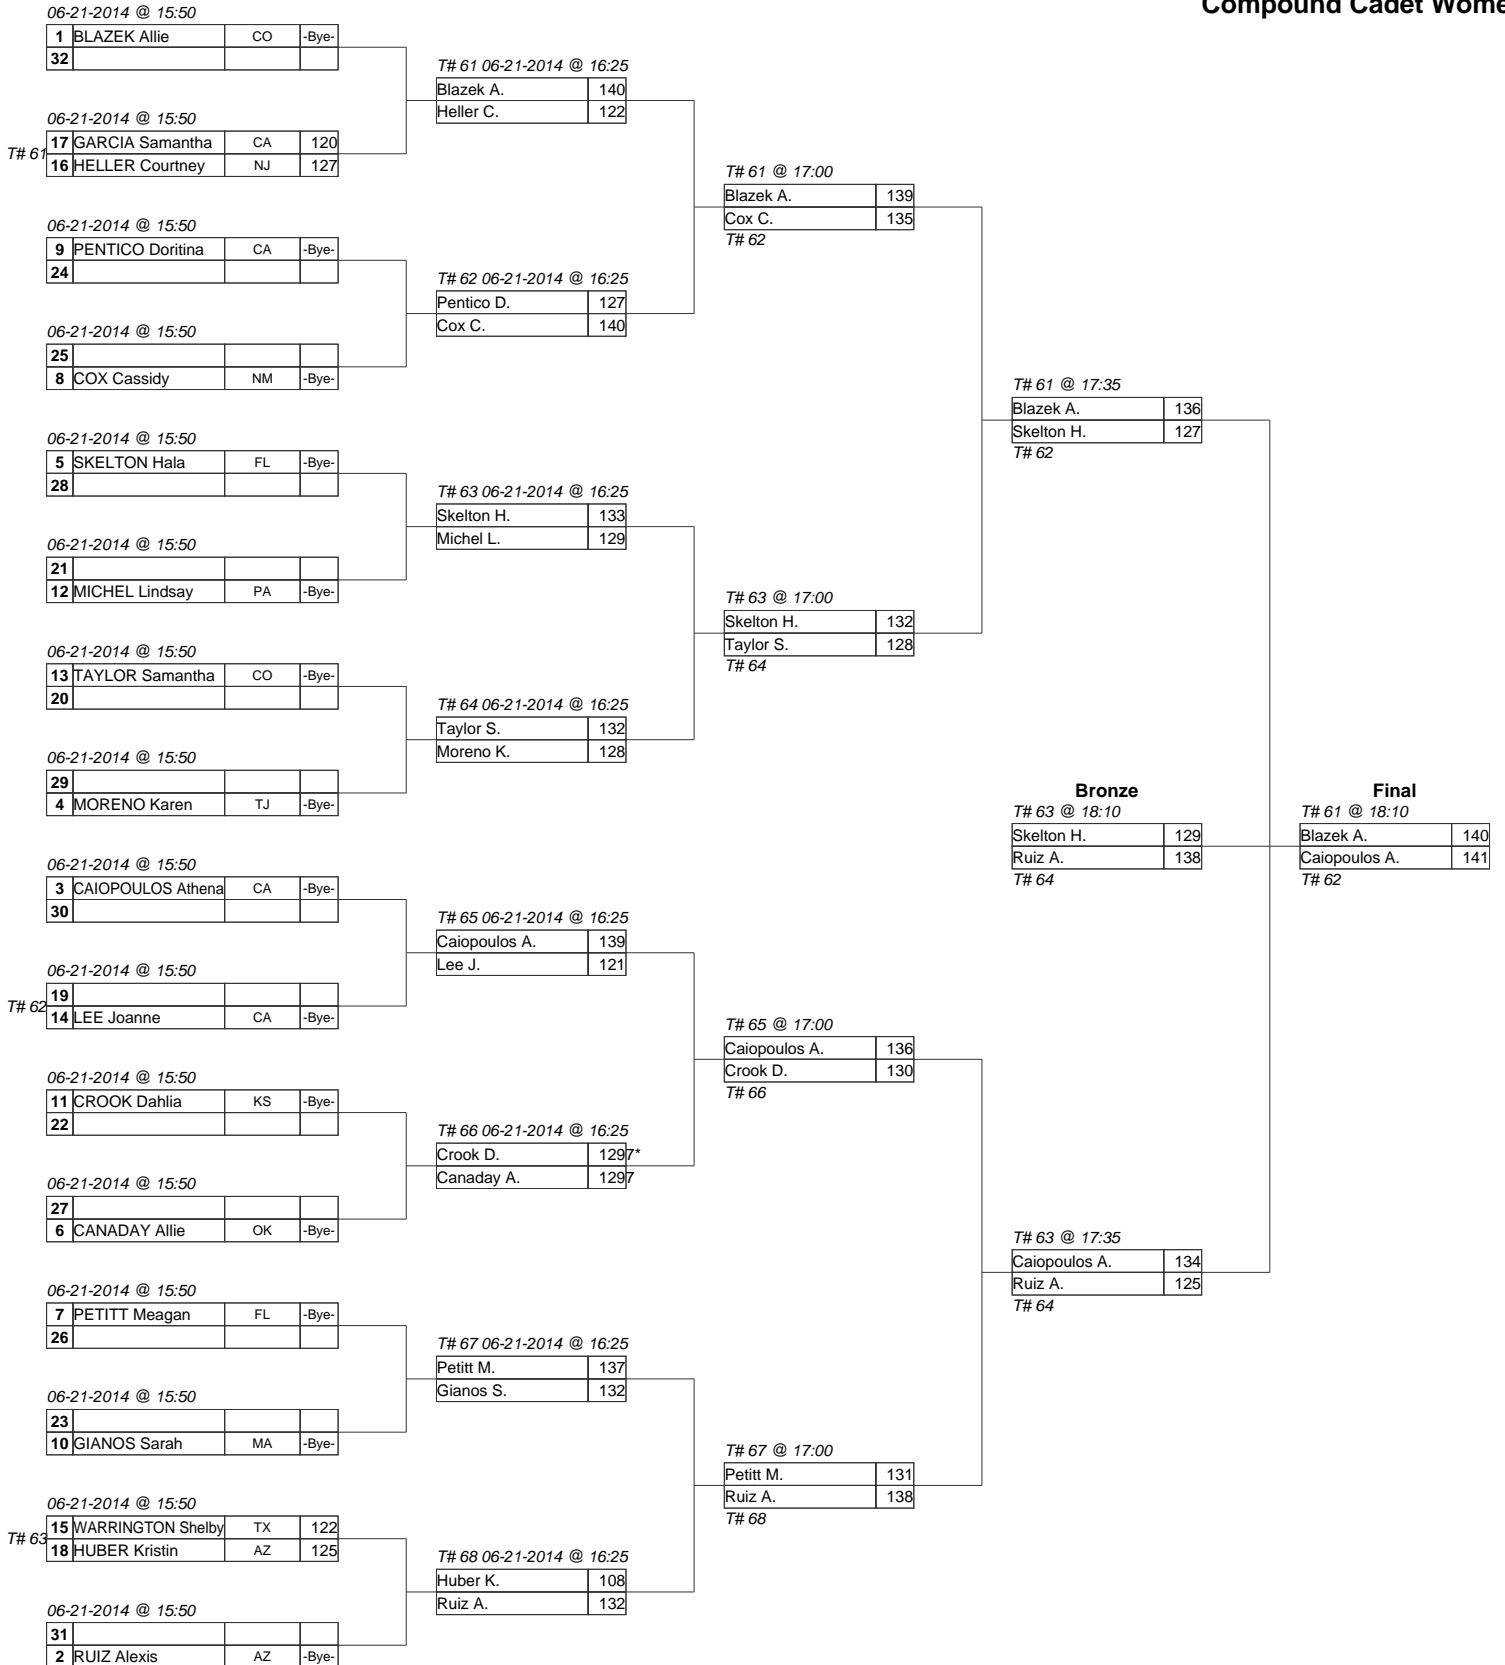

2014 SoCal Showdown

US Archery (14SCSD)

Chula Vista, CA, From 06-20-2014 to 06-22-2014

Compound Cadet Women

Pos.	Athlete	Country or State Code	Qual.	1/16	1/8	Quarter Finals	Semi Finals	Final
1	CAIOPOULOS Athena	CA California	658-03	-Bye-	139	136	134	141
2	BLAZEK Allie	CO Colorado	672-01	-Bye-	140	139	136	140
3	RUIZ Alexis	AZ Arizona	659-02	-Bye-	132	138	125	138
4	SKELTON Hala	FL Florida	650-05	-Bye-	133	132	127	129
5	COX Cassidy	NM New Mexico	635-08	-Bye-	140	135		
6	PETITT Meagan	FL Florida	642-07	-Bye-	137	131		
7	CROOK Dahlia	KS Kansas	620-11	-Bye-	129	130		
8	TAYLOR Samantha	CO Colorado	589-13	-Bye-	132	128		
9	CANADAY Allie	OK Oklahoma	644-06	-Bye-	129			
9	GIANOS Sarah	MA Massachusetts	623-10	-Bye-	132			
9	HELLER Courtney	NJ New Jersey	558-16	127	122			
9	HUBER Kristin	AZ Arizona	537-18	125	108			
9	LEE Joanne	CA California	574-14	-Bye-	121			
9	MICHEL Lindsay	PA Pennsylvania	593-12	-Bye-	129			
9	MORENO Karen	TJ Tijuana	650-04	-Bye-	128			
9	PENTICO Doritina	CA California	630-09	-Bye-	127			
17	GARCIA Samantha	CA California	538-17	120				
17	WARRINGTON Shelby	TX Texas	571-15	122				

2014 SoCal Showdown

US Archery (14SCSD)

Chula Vista, CA, From 06-20-2014 to 06-22-2014

Compound Cadet Women