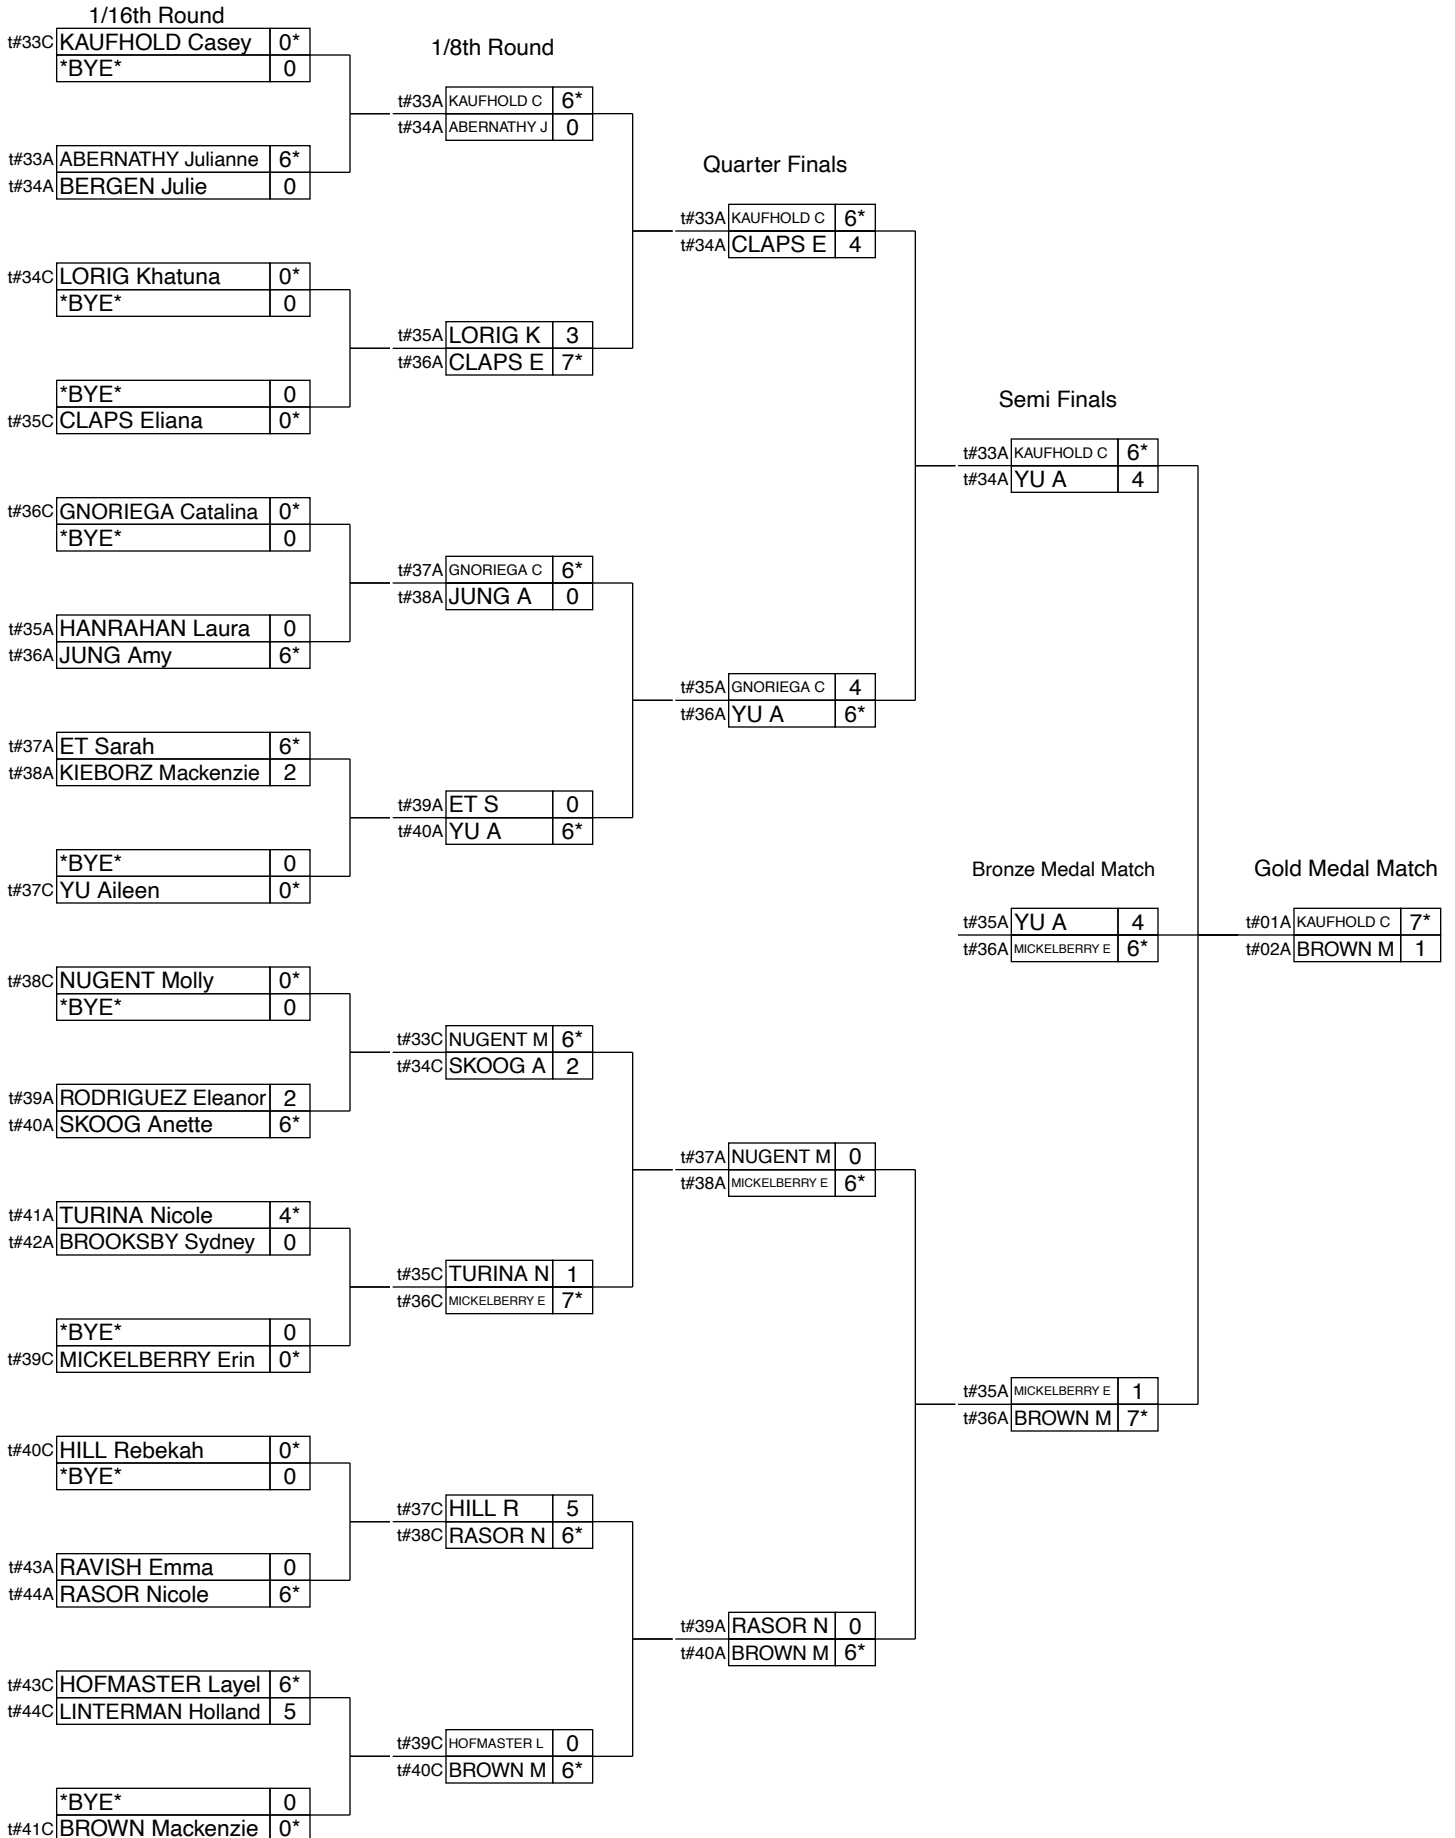

USAT #2 2020 SoCal Showdown

Easton Archery Center of Excellence, Chula Vista, CA

Oct 02, 2020 - Oct 04, 2020

USAT #2 2020 SoCal Showdown

Easton Archery Center of Excellence, Chula Vista, CA

Oct 02, 2020 - Oct 04, 2020