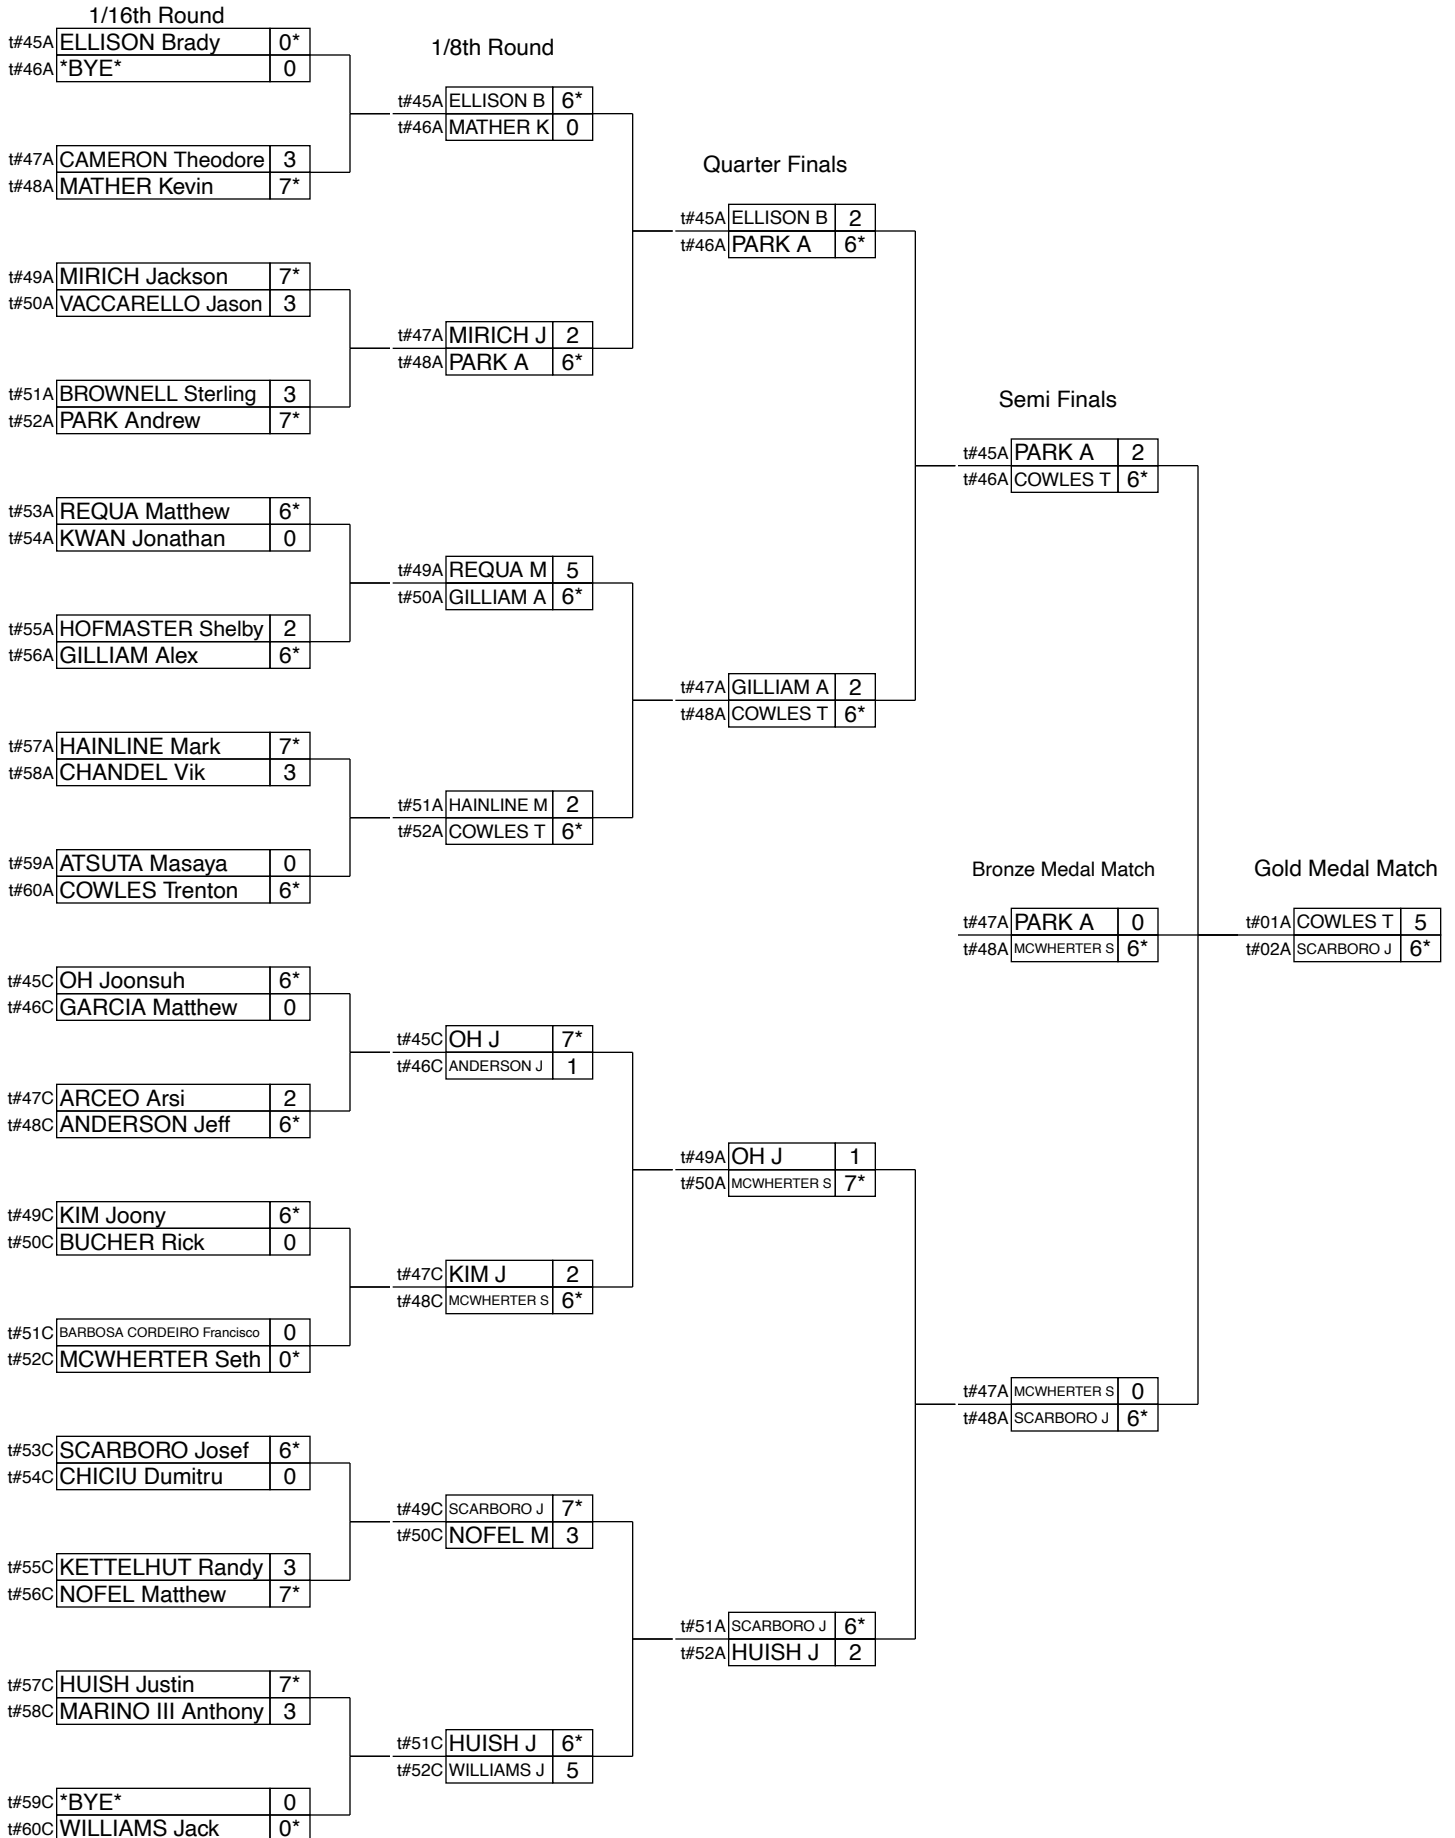

USAT #2 2020 SoCal Showdown

Easton Archery Center of Excellence, Chula Vista, CA

Oct 02, 2020 - Oct 04, 2020

USAT #2 2020 SoCal Showdown

Easton Archery Center of Excellence, Chula Vista, CA

Oct 02, 2020 - Oct 04, 2020