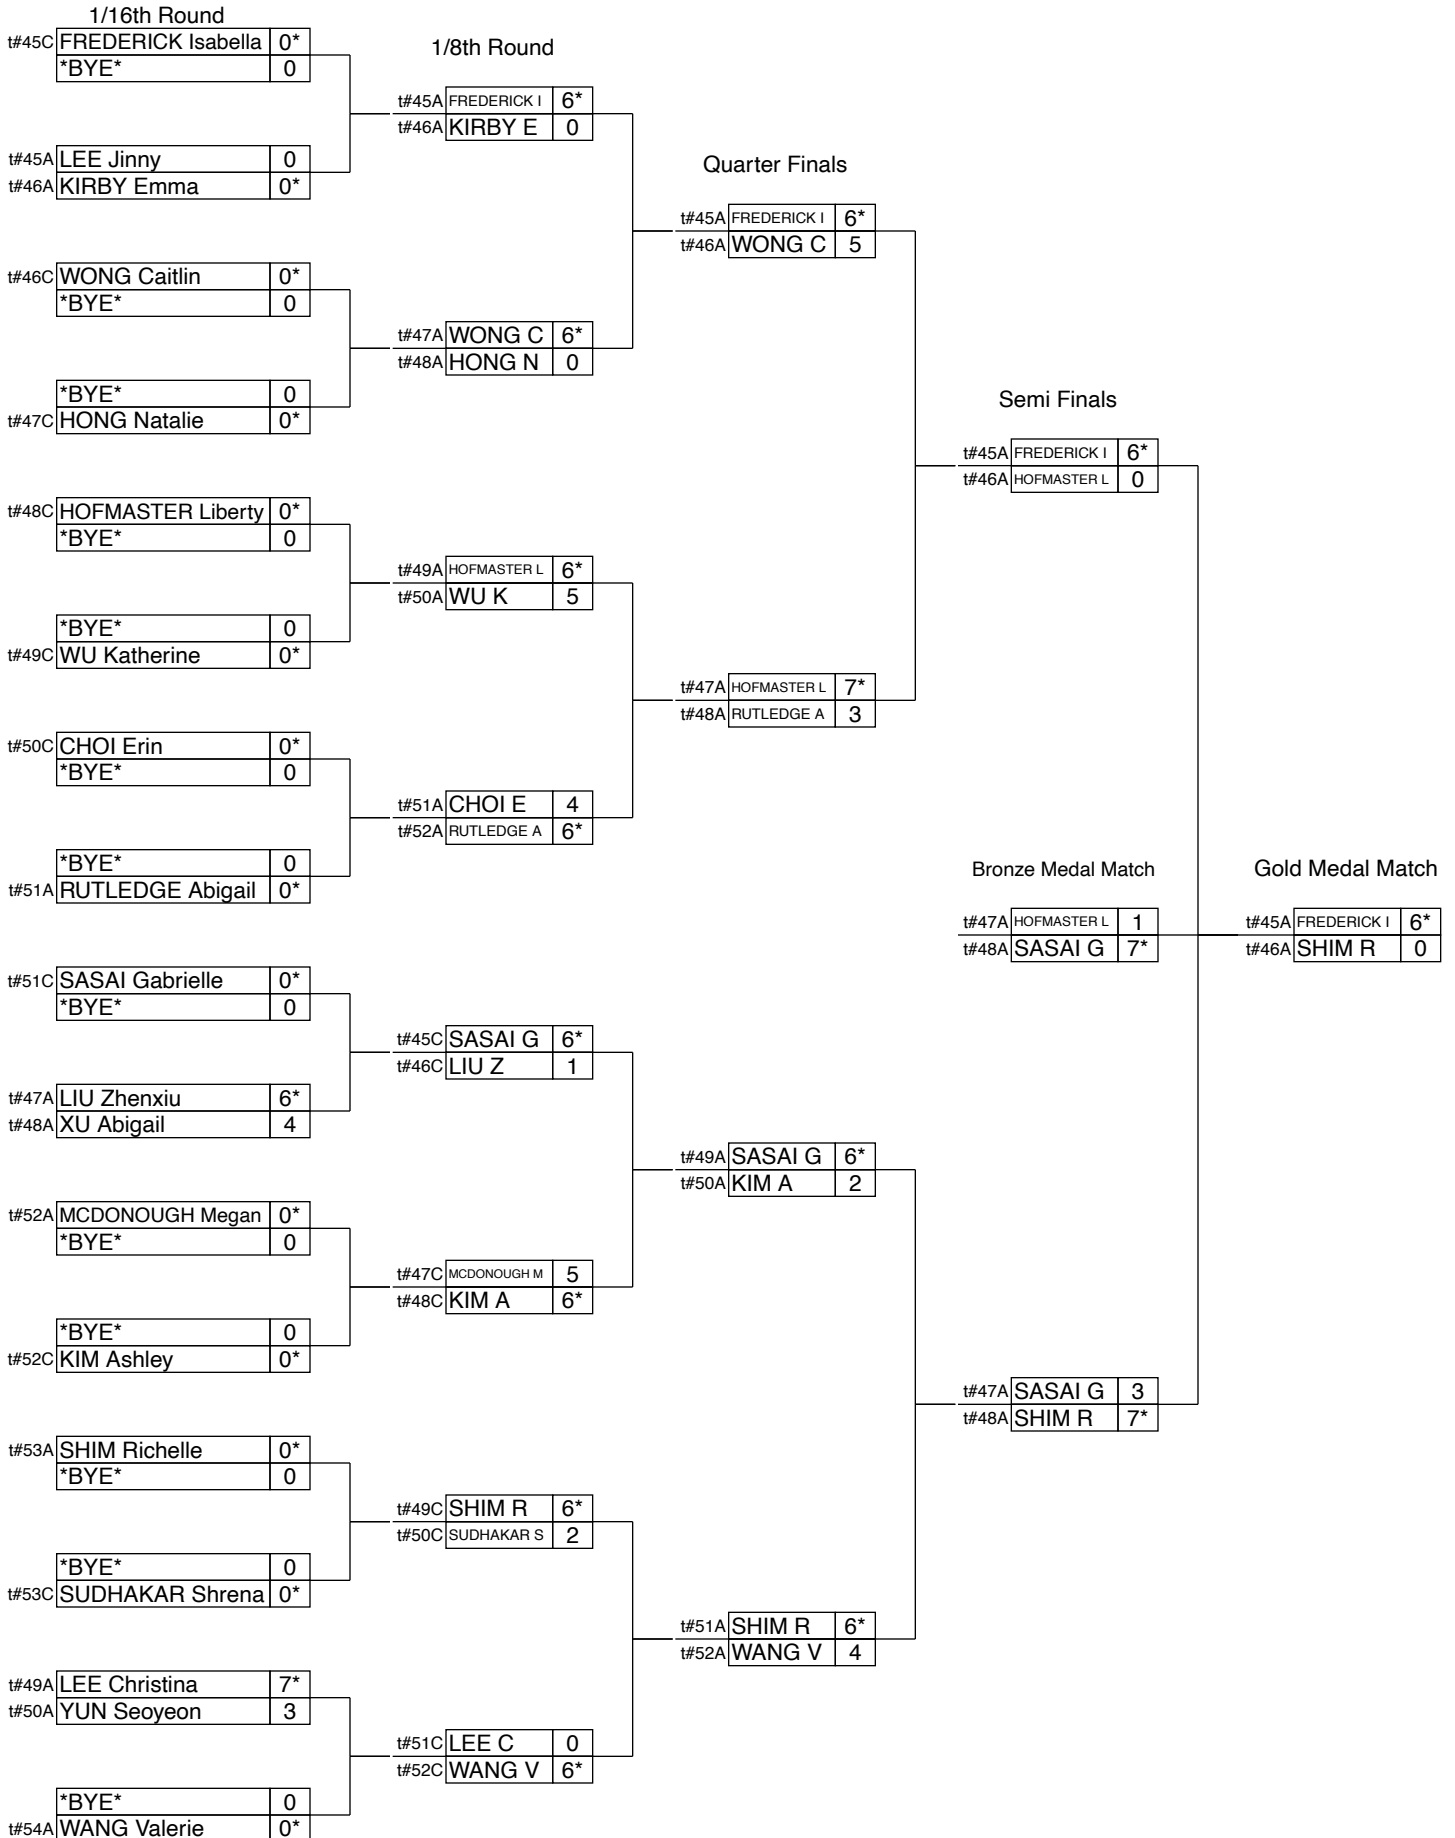

USAT #2 2020 SoCal Showdown

Easton Archery Center of Excellence, Chula Vista, CA

Oct 02, 2020 - Oct 04, 2020

USAT #2 2020 SoCal Showdown

Easton Archery Center of Excellence, Chula Vista, CA

Oct 02, 2020 - Oct 04, 2020